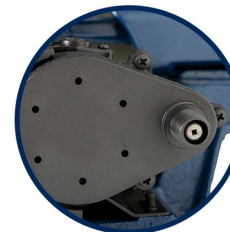

### Adjustable Table

Adjustable table tilts  
0° - 45°

### Flex Shaft Connection

Ability to connect flexible  
shaft accessory